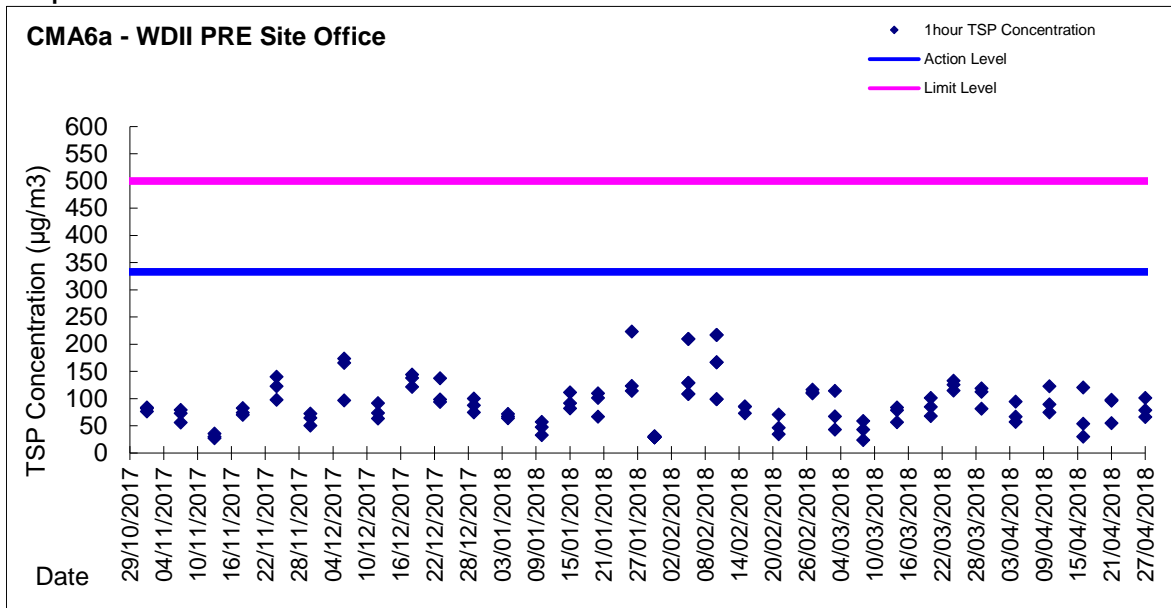

Graphic Presentation of 1 hour TSP Result for EP-376/2009

Graphic Presentation of 24 hour TSP Result for EP-376/2009

Graphic Presentation of 1 hour TSP Result for EP-376/2009

Graphic Presentation of 24 hour TSP Result for EP-376/2009