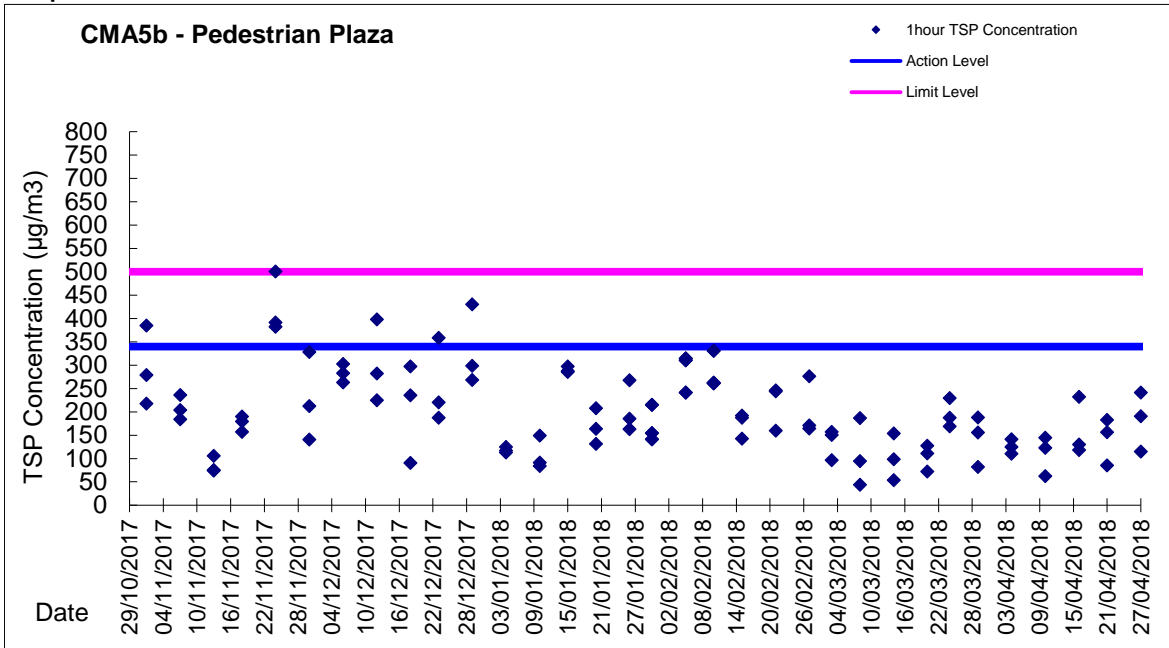

Graphic Presentation of 1 hour TSP Result for EP-376/2009

Graphic Presentation of 24 hour TSP Result for EP-376/2009

Graphic Presentation of 1 hour TSP Result for EP-376/2009

Graphic Presentation of 24 hour TSP Result for EP-376/2009