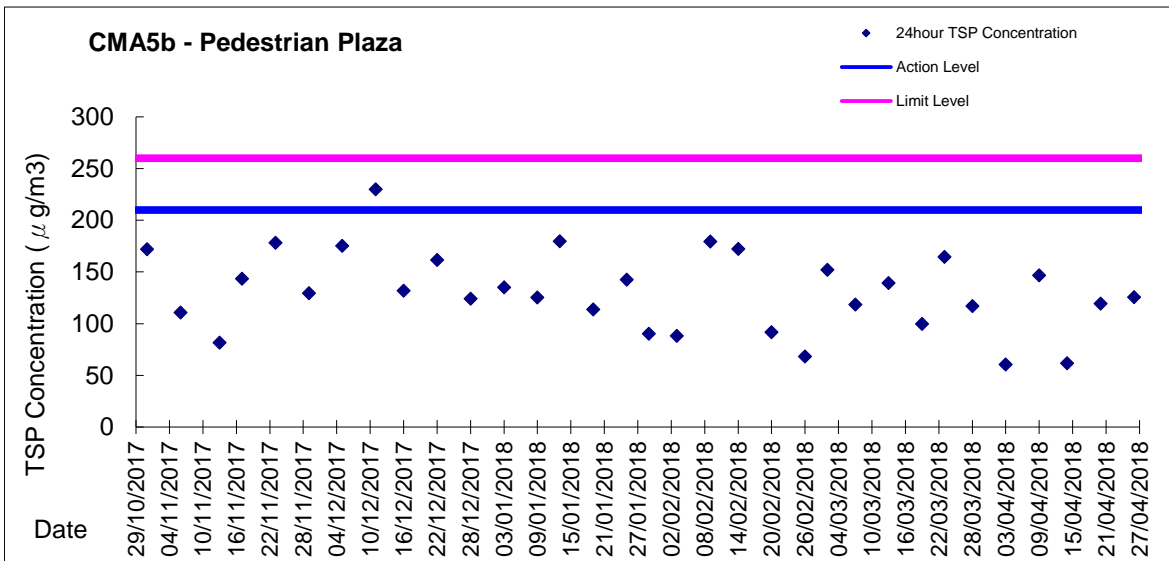

Graphic Presentation of 1 hour TSP Result for EP-376/2009

Graphic Presentation of 24 hour TSP Result for EP-376/2009

Graphic Presentation of 1 hour TSP Result for EP-376/2009

Graphic Presentation of 24 hour TSP Result for EP-376/2009